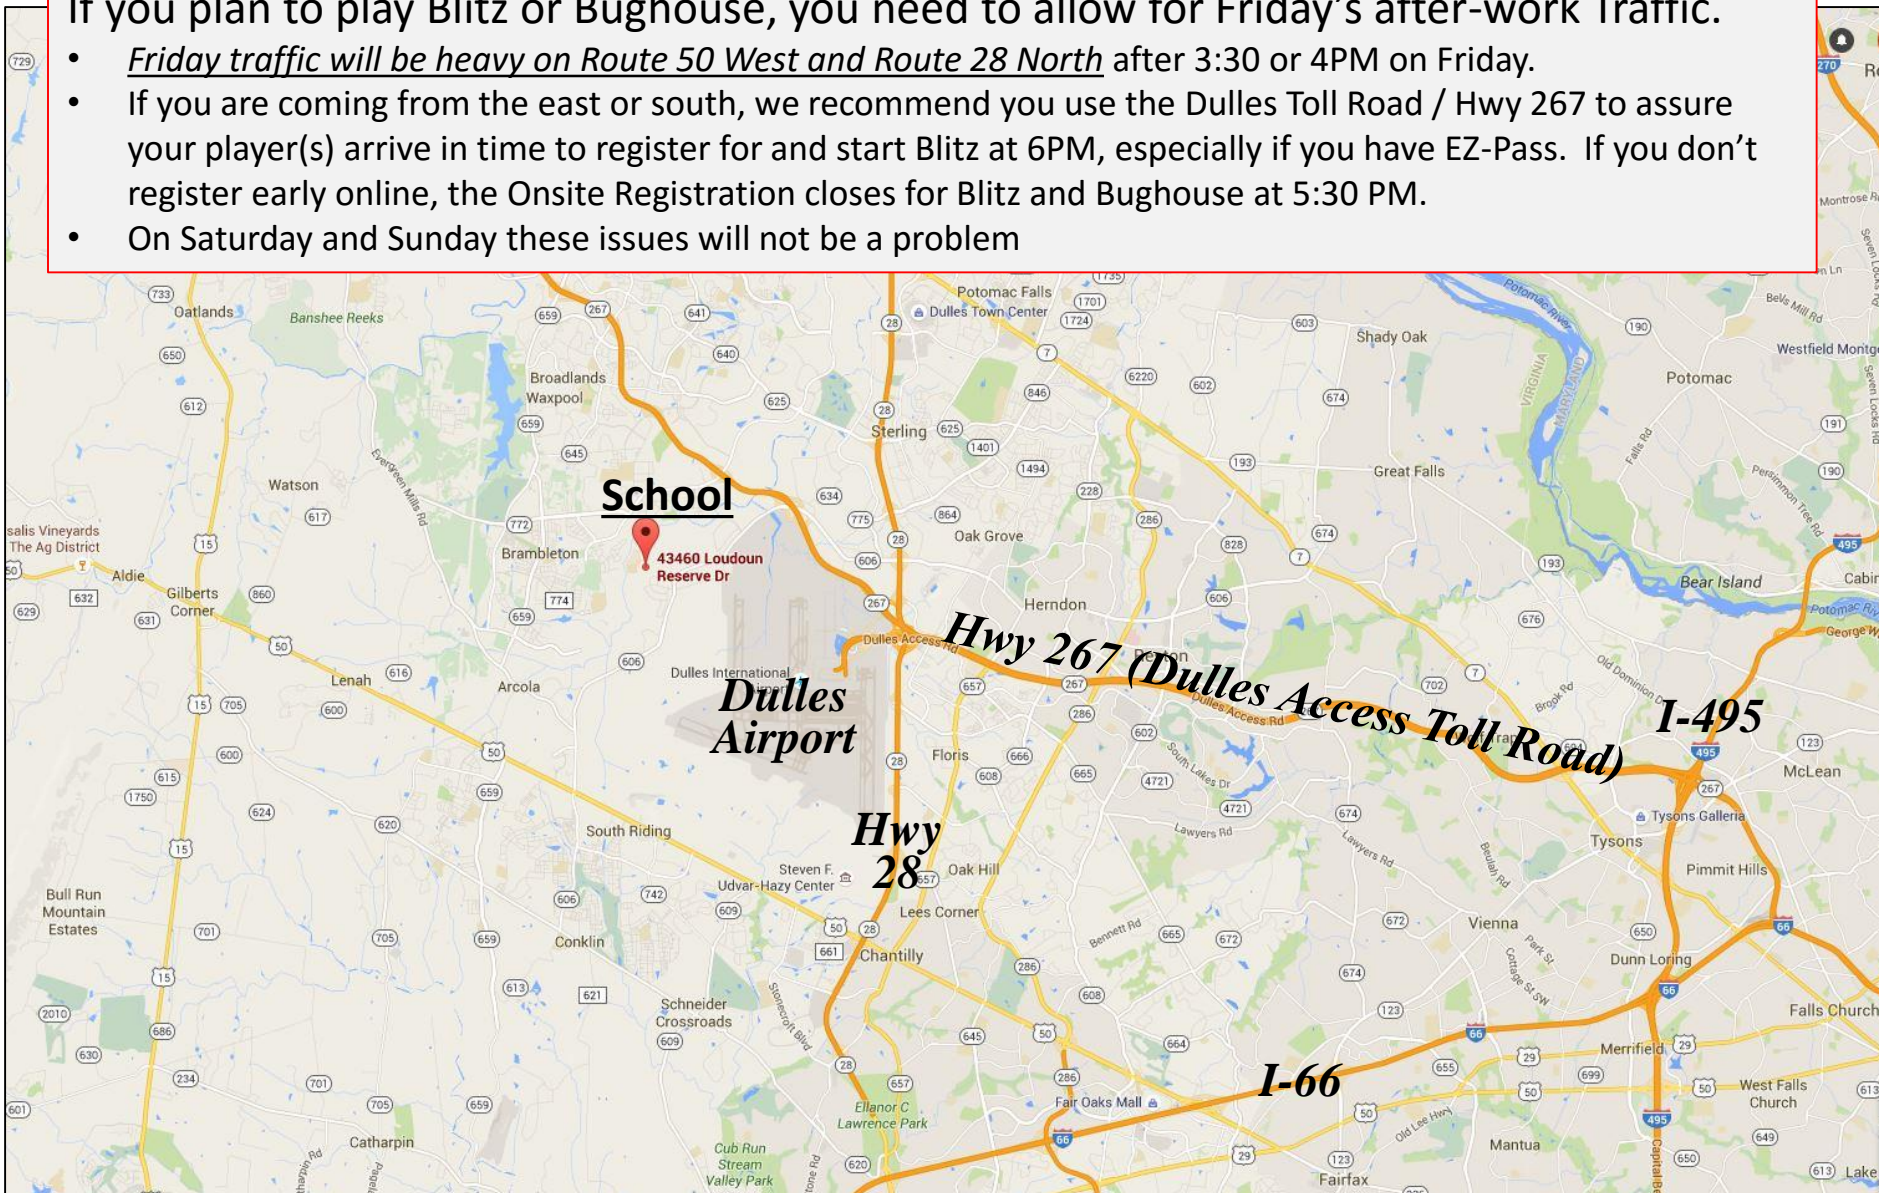

# Map of the General Vicinity

If you plan to play Blitz or Bughouse, you need to allow for Friday's after-work Traffic.

- Friday traffic will be heavy on Route 50 West and Route 28 North after 3:30 or 4PM on Friday.
- If you are coming from the east or south, we recommend you use the Dulles Toll Road / Hwy 267 to assure your player(s) arrive in time to register for and start Blitz at 6PM, especially if you have EZ-Pass. If you don't register early online, the Onsite Registration closes for Blitz and Bughouse at 5:30 PM.
- On Saturday and Sunday these issues will not be a problem

# Map of the Area near the School

# Map of the School Area