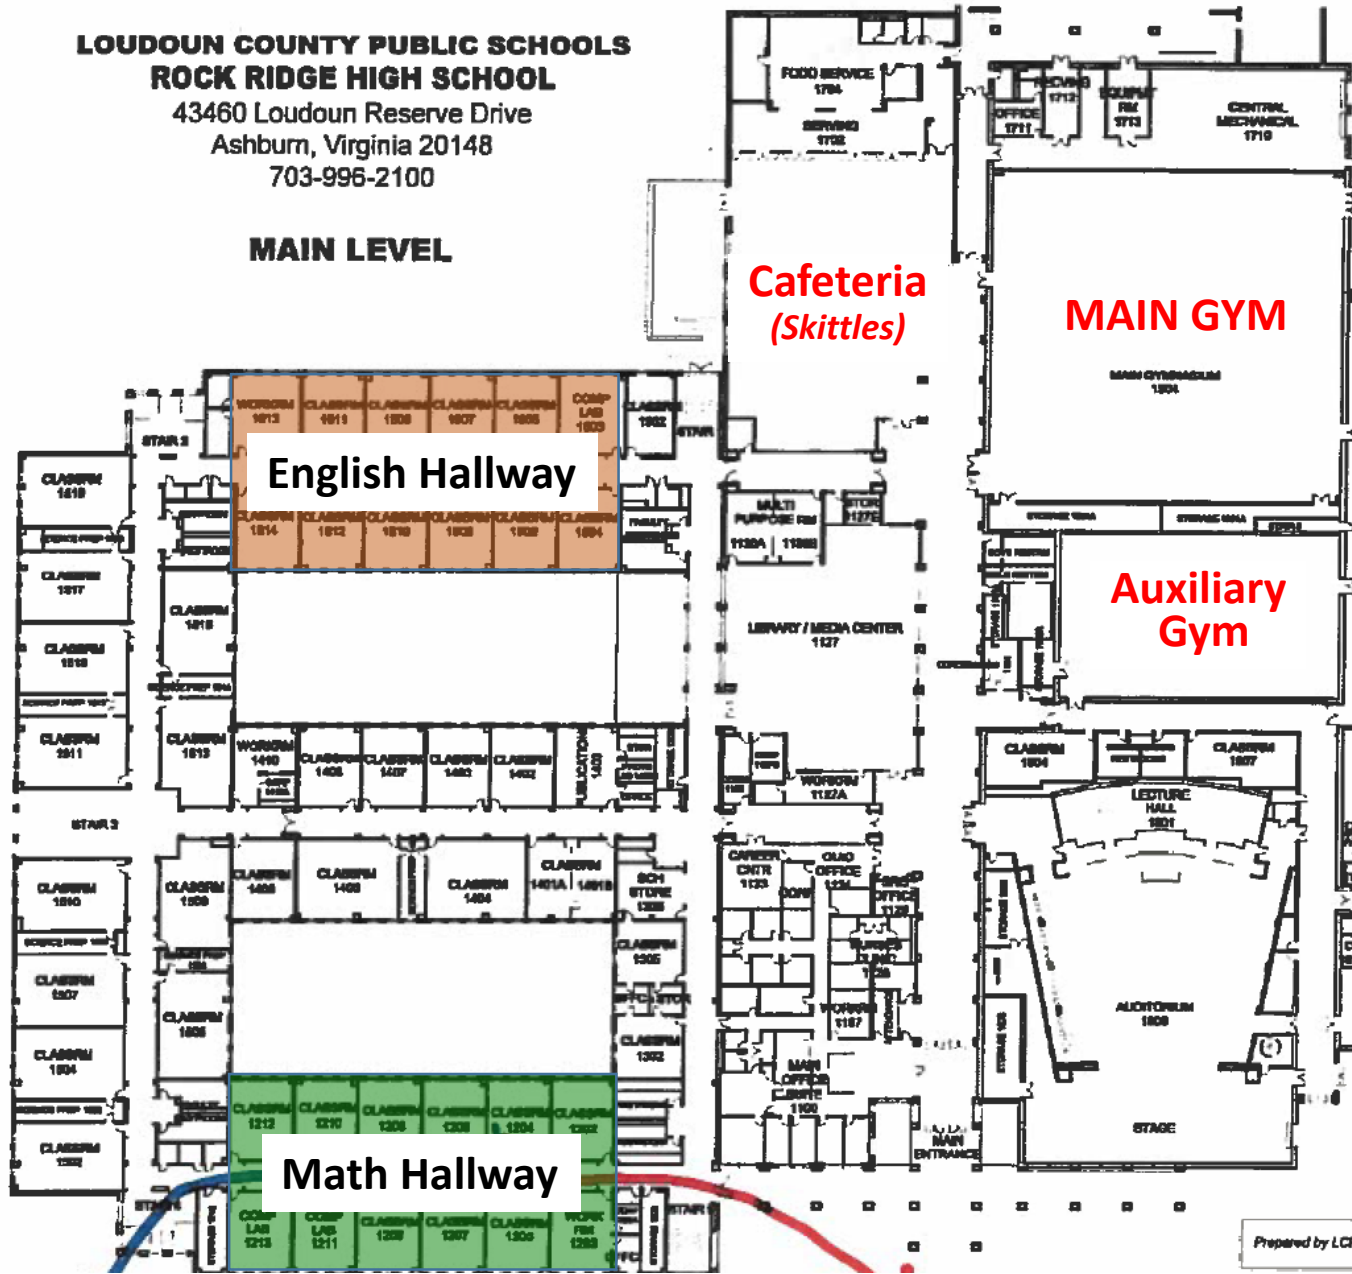

School Map and Tournament Areas

LOUDOUN COUNTY PUBLIC SCHOOLS
ROCK RIDGE HIGH SCHOOL
43460 Loudoun Reserve Drive
Ashburn, Virginia 20148
703-996-2100

MAIN LEVEL